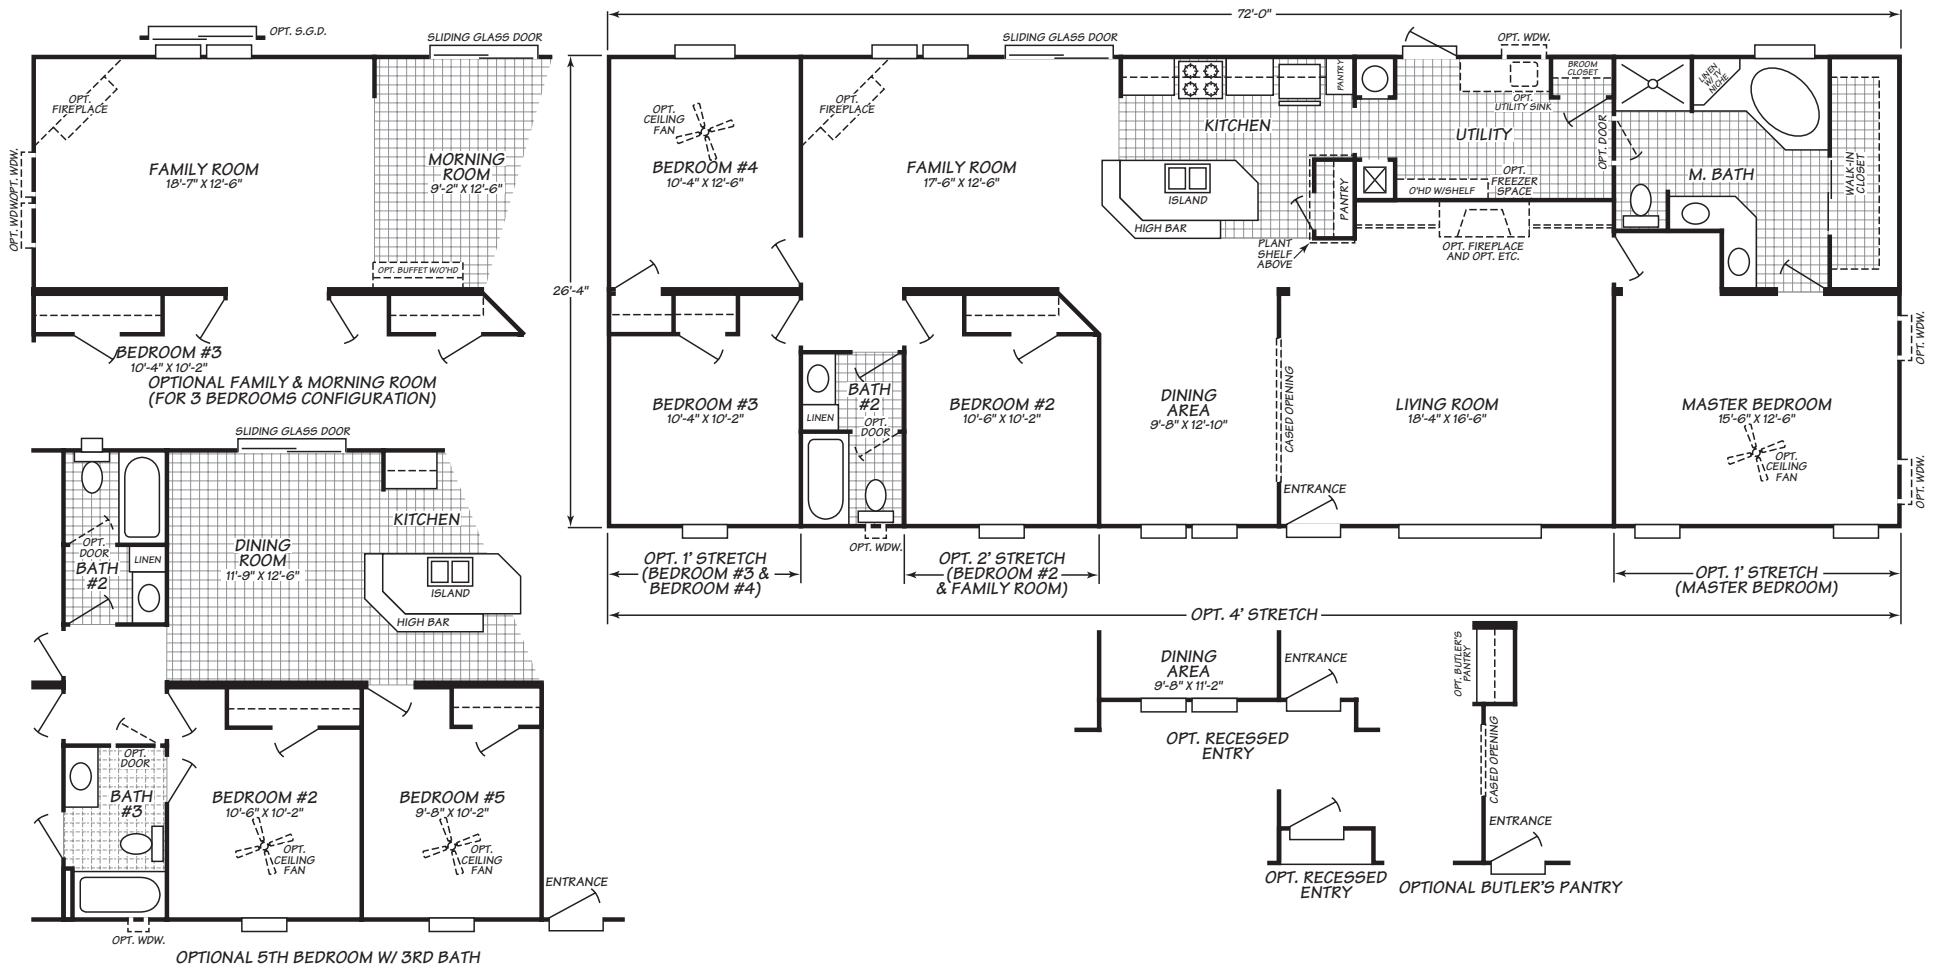

Vogue Series Model 4724V

4 Bedrooms • 2 Baths • 1,896 Square Feet

Windows shown reflect standard aluminum windows. Selection of optional thermal pane (vinyl) windows may affect the size and number of windows.

Fleetwood Homes reserves the right to change colors, prices, specifications, models, dimensions and materials without notice. Rendering and diagrams are meant to be representative and, in keeping with Fleetwood's policy of constant updating and improvement, may vary from the actual home. All dimensions are nominal and approximated. Square footage is measured from exterior wall to exterior wall, and is an approximate figure. Length indicated in floorplans is floor length only. The length of the hitch is not included. (Add four feet to arrive at transportable length.) Ask your retailer for specifics. PRICES AND SPECIFICATIONS SUBJECT TO CHANGE WITHOUT NOTICE OR OBLIGATION.